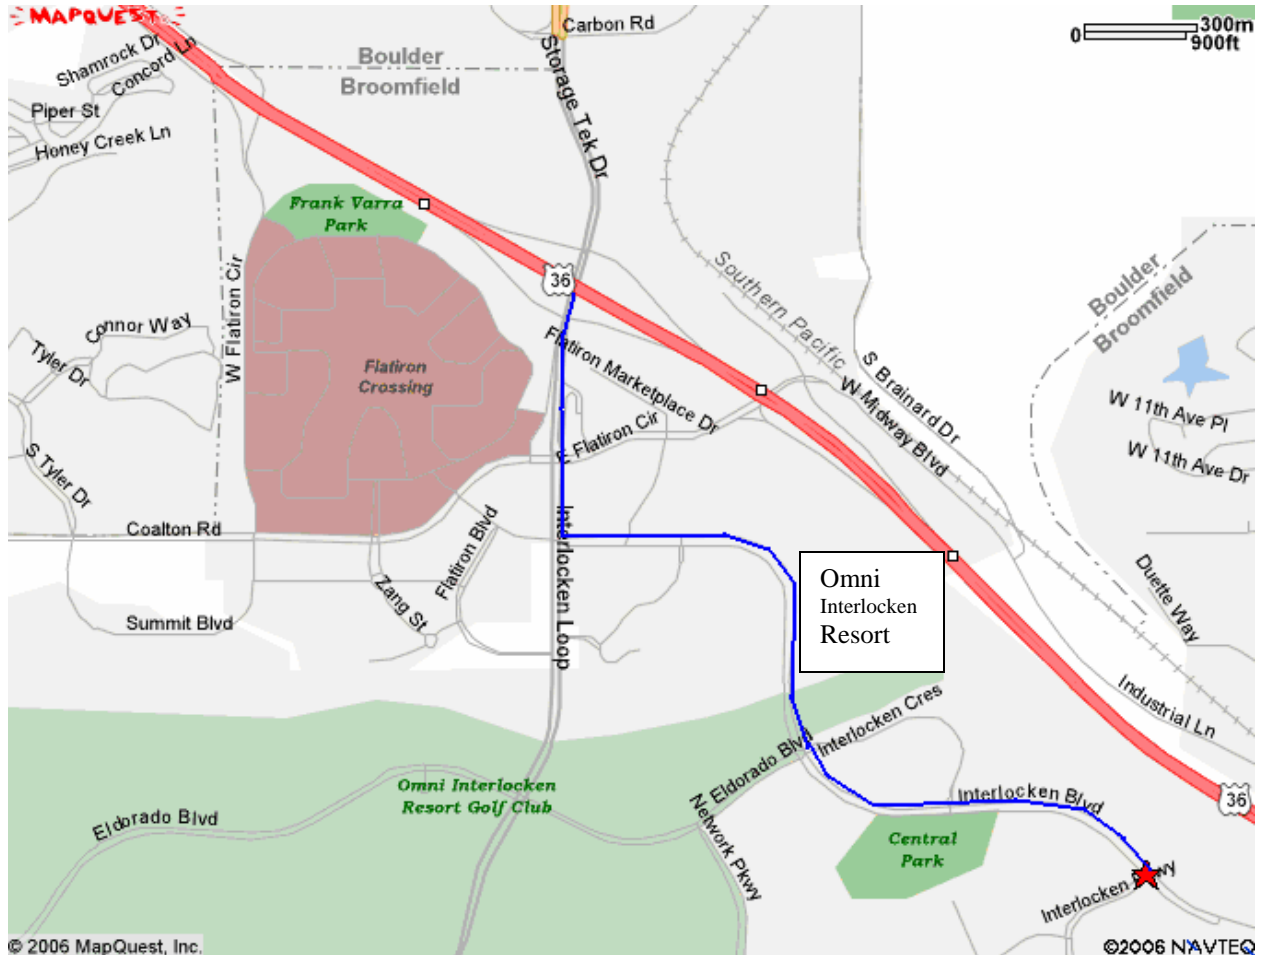

## DIRECTIONS TO EAST PARK

- Take US 36 to the StorageTek Drive/Interlocken Loop Exit
- Head south on Interlocken Loop approximately 4 blocks and go left (east) on Interlocken Boulevard
- Continue on Interlocken Boulevard, past the Omni Interlocken Resort, for 2 miles
- East Park is on your left hand side of the road, at the corner of Interlocken Boulevard & Interlocken Parkway
- Parking is available at 295 & 320 Interlocken Boulevard (on the left and right sides of the road as you approach East Park)